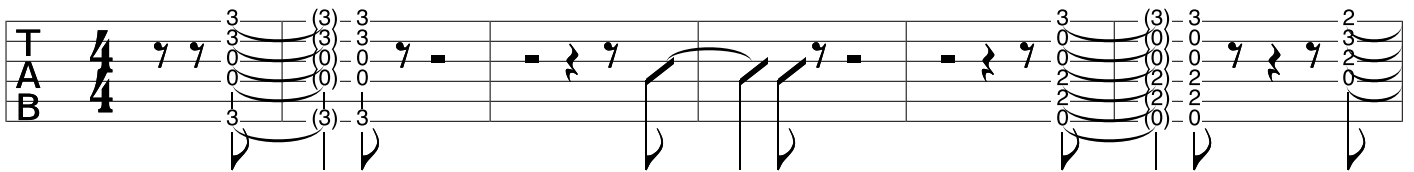

Tune down 1 step

- ①=D   ④=C
- ②=A   ⑤=G
- ③=F   ⑥=D

♩ = 142

U (1) 2 D (3) (4) U (1) 2 D (3) (4) U (1) 2 (+) (3) (4) U

Intro

0:00

Capo. fret 1   G5   G5   Em   D