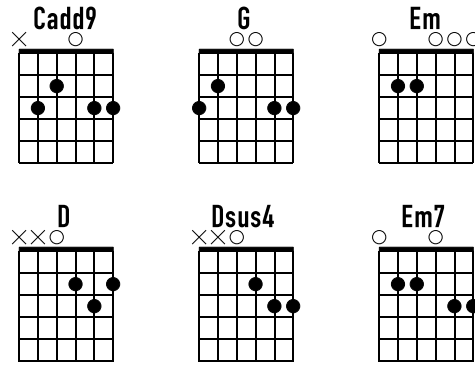

Call Your Girlfriend

Robyn
Body Talk (2010)

Tabbed by Ry

♩ = 125

0:00

A Intro

0:04

B Chorus 1 / Chorus 2
Cadd9 G