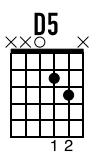

Hey There Delilah

Plain White T's
All That We Needed (2005)

Tabbed by Ry

♩ = 104

0:00

A Intro
D5

F#m

4/4

| | | | | | | | | | | |
|---|---|---|---|---|---|---|---|---|--|--|
| T | 3 | 3 | 3 | 3 | 2 | 2 | 2 | 2 | | |
| A | 2 | 2 | 2 | 2 | 2 | 2 | 2 | 2 | | |
| B | 0 | 0 | 0 | 0 | 4 | 4 | 4 | 4 | | |

0:09

B Verse 1
D5

2:35

Verse 3

D5

F# m

D5

F# m

| | | | | | | | | | | | | | | | | | |
|---|---|---|---|---|---|---|---|---|---|---|---|---|---|---|---|---|---|
| T | 3 | 3 | 3 | 3 | 2 | 2 | 2 | 2 | 2 | 3 | 3 | 3 | 3 | 2 | 2 | 2 | 2 |
| A | 0 | 2 | 0 | 2 | 0 | 2 | 0 | 2 | 0 | 0 | 2 | 0 | 2 | 0 | 2 | 0 | 2 |
| B | | | | | | | | | | 4 | 4 | 4 | 4 | 4 | 4 | 4 | 4 |

Bm

G

A

| | | | | | | | | | | | | | | | | | |
|---|---|---|---|---|---|---|---|---|---|---|---|---|---|---|---|---|---|
| T | 3 | 3 | 3 | 2 | 2 | 2 | 2 | 2 | 2 | 2 | 2 | 2 | 2 | 2 | 2 | 2 | 2 |
| A | 4 | 4 | 4 | 4 | 4 | 4 | 4 | 4 | 4 | 4 | 4 | 4 | 4 | 4 | 4 | 4 | 4 |
| B | 2 | 2 | 2 | 2 | 2 | 2 | 2 | 2 | 2 | 2 | 2 | 2 | 2 | 2 | 2 | 2 | 2 |