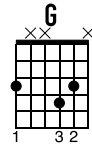

Hey There Delilah

Plain White T's
All That We Needed (2005)

Tabbed by Ry

♩ = 104

0:00

A Intro
D5

F#m

4/4

| | | | | | | | | | | |
|---|---|---|---|---|---|---|---|---|--|--|
| T | 3 | 3 | 3 | 3 | 2 | 2 | 2 | 2 | | |
| A | 2 | 2 | 2 | 2 | 2 | 2 | 2 | 2 | | |
| B | 0 | 0 | 0 | 0 | 4 | 4 | 4 | 4 | | |

0:09

B Verse 1
D5

2:35

Verse 3

D5

F# m

D5

F# m

| | | | | | | | | | | | | | | | | | |
|---|---|---|---|---|---|---|---|---|---|---|---|---|---|---|---|---|---|
| T | 3 | 3 | 3 | 3 | 2 | 2 | 2 | 2 | 2 | 3 | 3 | 3 | 3 | 2 | 2 | 2 | 2 |
| A | 0 | 2 | 0 | 2 | 0 | 2 | 0 | 2 | 0 | 0 | 2 | 0 | 2 | 0 | 2 | 0 | 2 |
| B | | | | | | | | | | 4 | 4 | 4 | 4 | 4 | 4 | 4 | 4 |

Bm

G

A

| | | | | | | | | | | | | | | | | | |
|---|---|---|---|---|---|---|---|---|---|---|---|---|---|---|---|---|---|
| T | 3 | 3 | 3 | 2 | 2 | 2 | 2 | 2 | 2 | 2 | 2 | 2 | 2 | 2 | 2 | 2 | 2 |
| A | 4 | 4 | 4 | 4 | 4 | 4 | 4 | 4 | 4 | 4 | 4 | 4 | 4 | 4 | 4 | 4 | 4 |
| B | 2 | 2 | 2 | 2 | 2 | 2 | 2 | 2 | 2 | 2 | 2 | 2 | 2 | 2 | 2 | 2 | 2 |