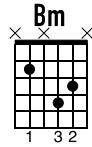

Hey There Delilah

Plain White T's
All That We Needed (2005)

Tabbed by Ry

♩ = 104

0:00

A Intro
D5

F#m

4/4

| | | | | | | | | | | |
|---|---|---|---|---|---|---|---|---|--|--|
| T | 3 | 3 | 3 | 3 | 2 | 2 | 2 | 2 | | |
| A | 2 | 2 | 2 | 2 | 2 | 2 | 2 | 2 | | |
| B | 0 | 0 | 0 | 0 | 4 | 4 | 4 | 4 | | |

0:09

B Verse 1
D5

2:35

Verse 3

D5

F# m

D5

F# m

| | | | | | | | | | | | | | | | | | |
|---|---|---|---|---|---|---|---|---|---|---|---|---|---|---|---|---|---|
| T | 3 | 3 | 3 | 3 | 2 | 2 | 2 | 2 | 2 | 3 | 3 | 3 | 3 | 2 | 2 | 2 | 2 |
| A | 0 | 2 | 0 | 2 | 0 | 2 | 0 | 2 | 0 | 0 | 2 | 0 | 2 | 0 | 2 | 0 | 2 |
| B | | | | | | | | | | 4 | 4 | 4 | 4 | 4 | 4 | 4 | 4 |

Bm

G

A

| | | | | | | | | | | | | | | | | | |
|---|---|---|---|---|---|---|---|---|---|---|---|---|---|---|---|---|---|
| T | 3 | 3 | 3 | 2 | 2 | 2 | 2 | 2 | 2 | 2 | 2 | 2 | 2 | 2 | 2 | 2 | 2 |
| A | 4 | 4 | 4 | 4 | 4 | 4 | 4 | 4 | 4 | 4 | 4 | 4 | 4 | 4 | 4 | 4 | 4 |
| B | 2 | 2 | 2 | 2 | 2 | 2 | 2 | 2 | 2 | 2 | 2 | 2 | 2 | 2 | 2 | 2 | 2 |