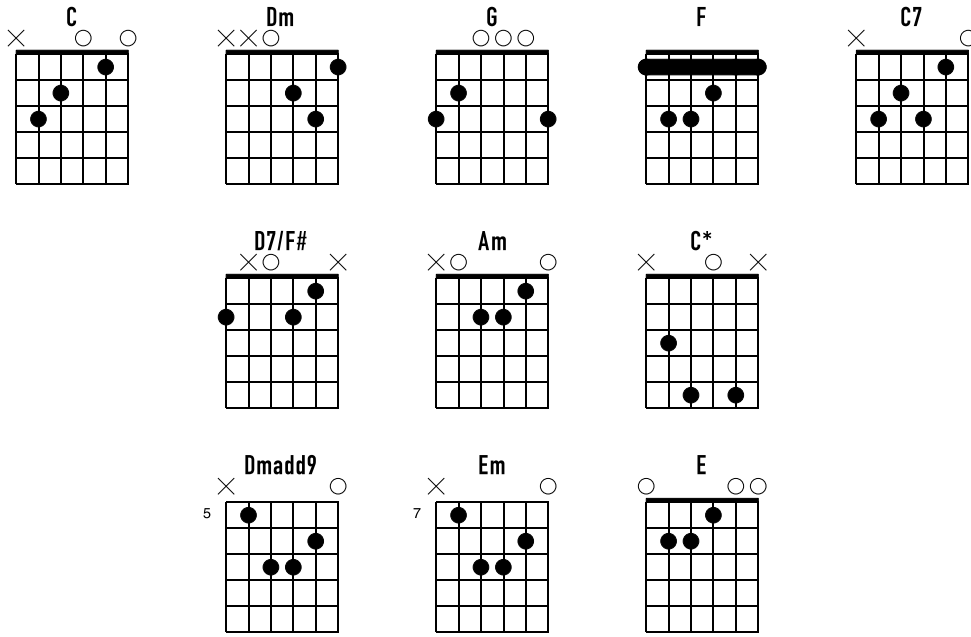

# It's Hard To Get Around The Wind

Alex Turner  
Submarine E.P. (2011)

♩ = 145

Intro

C  
*let ring throughout*

C

C

C

Verse

C

C

C

C

Dm

G

C