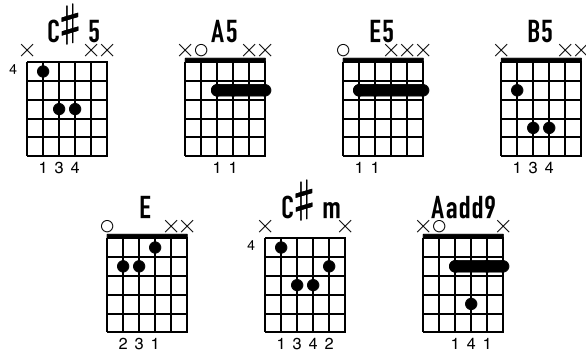

Love Yourself

Justin Bieber
Purpose (2015)

Tabbed by Ry

♩ = 100

A Verse 1 e a 2 3 a 4 1 a 2 (3) 4

First system of guitar tablature for the Verse. It shows the first four measures of the first line. The strings are labeled T (Treble), A (Acoustic), and B (Bass). The notes are: 7-9, 9-X, 7, 7-X, 5, 5-X, 4, X, 0, X, 6, X, 4, X, X, X.

1 a 2 3 a 4 1 a 2 (3) 4

Second system of guitar tablature for the Verse. It shows the first four measures of the second line. The notes are: 10, 10-X, 9, 9-X, 7, 7-X, 6, X, 9, X, 7, X, 7, X, X, X.

Third system of guitar tablature for the Verse. It shows the first four measures of the third line. The notes are: 7-9, 9-X, 7, 7-X, 5, 5-X, 4, X, 0, X, 6, X, 4, X, X, X.

Fourth system of guitar tablature for the Verse. It shows the first four measures of the fourth line. The notes are: 10, 10-X, 9, 9-X, 7, 7-X, 6, X, 9, X, 7, X, 7, X, X, X.

Fifth system of guitar tablature for the Verse. It shows the first four measures of the fifth line. The notes are: 9, 9-X, 7, 7-X, 5, 5-X, 4, X, 0, X, 6, X, 4, X, X, X.

Love Yourself by Justin Bieber

C Chorus
 1 a 2 (3) + 4 1 2 (3) + 4 + 1 2 (3) + 4 1 2 (3) 4
 E B5 C#m A5 E Aadd9 E

T	1	1	X	7	4	X	5	X	7	2	2	(0)	1	X	7	2	X	1	X	7	4	X
A	2	2	X	4	X	6	X	4	X	2	2	(0)	2	X	4	X	2	2	X	2	X	X
B	2	2	X	2	X	6	X	2	X	0	0	(0)	2	X	0	X	0	X	2	X	X	X
B	0	0	X			4	X	0	0	0	(0)	0	X	0	X			0	X	0	X	X