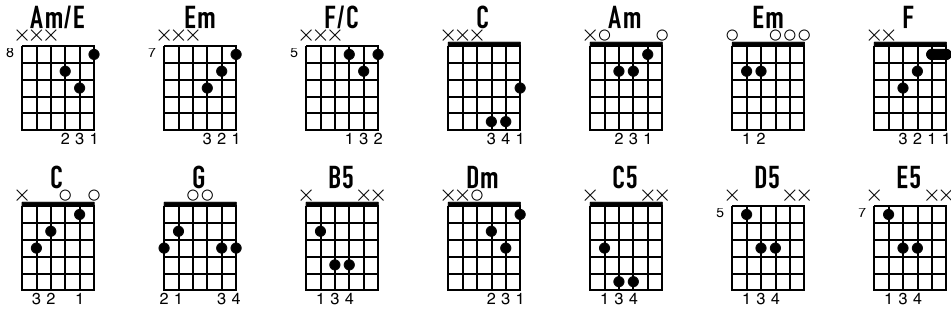

Trap Queen

Fetty Wap

♩ = 148

1 (2) + (3) 4 (1) 2 (3) + (4) 1 (2) + (3) 4 (1) 2 (3) + (4)

Intro

Am/E Em 3x F/C C

The Intro section consists of two measures. The first measure contains Am/E and Em chords. The second measure contains F/C and C chords, with a 3x triplet marking over the F/C chord. The guitar staff shows the fretting for each chord, and the TAB below shows the corresponding fret numbers and string numbers.

Verse

1 4 1 4 1 4 1 4
D D D D D D D D
Am Em Am Em Am Em F C

The Verse section consists of four measures. The first measure contains Am and Em chords. The second measure contains Am and Em chords. The third measure contains Am and Em chords. The fourth measure contains F and C chords, with a 4x triplet marking over the F chord. The guitar staff shows the fretting for each chord, and the TAB below shows the corresponding fret numbers and string numbers.