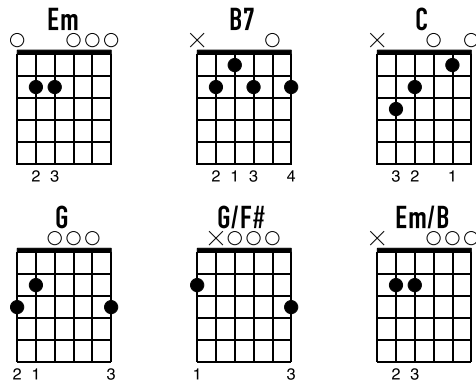

## Acoustic Version

### Daughter

♩ = 90

Basic Progression

Em  
Capo. fret 3

B7

C

G

G/F#

8th Note Strum  
Em

B7

C

G

G/F#

B D B U D U B D B U D U B D B U D U

Verse

Em/B

B7

B D B U D U B D B U D U B D B U D U

Chorus  
Em

B7

B D B U D U B D B U D U B D B U D U