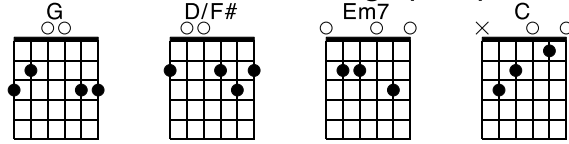

# Say You Won't Let Go

James Arthur

Back From The Edge (2016)

♩ = 95

## Main Progression

G D/F# Em7 C

Capo. fret 3  
let ring throughout

## Picking Part

1 a + + 4 + 1 a + + 4 + 1 a + + 4 + 1 a + + 4 e a