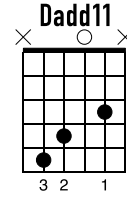

Sense of Home

Harrison Storm

♩ = 140

Basic Progression

Em
Capo. fret 8

C

G

G

G/F#

4/4

T	0	1	0	0	0	0	0
A	0	0	0	0	0	0	0
B	2	2	0	0	0	0	0
B	2	3	3	3	3	3	2

Progression with Picking Pattern

Em

p i p m p i p m

C

p i p m p i p m

G

p i p m p i p m

G

G/F#

p i p m p i p m

T	0	0	0	0	0	1	0	1	0	0	0	0	0	0	0	0	0
A	0	2	0	2	0	2	3	2	3	2	0	0	0	0	0	0	0
B	0	0	0	0	0	3	3	3	3	3	3	3	3	2	2	2	2

Bridge (3:19)

Dadd11