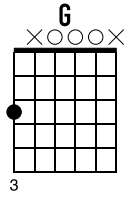

Sense of Home

Harrison Storm

♩ = 140

Basic Progression

Em
Capo. fret 8

C

G

G

G/F#

4/4

T	0	1	0	0	0	0	0
A	0	0	0	0	0	0	0
B	2	2	0	0	0	0	0
B	2	3	3	3	3	3	2

Progression with Picking Pattern

Em

p i p m p i p m

C

p i p m p i p m