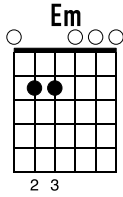

Sense of Home

Harrison Storm

♩ = 140

Basic Progression

Em
Capo. fret 8

C

G

G

G/F#

4/4

T	0	1	0	0	0	0	0
A	0	0	0	0	0	0	0
B	2	2	0	0	0	0	0
B	2	3	3	3	3	3	2

Progression with Picking Pattern

Em

p i p m p i p m

C

p i p m p i p m

G

p i p m p i p m

G

G/F#

p i p m p i p m

T	0	0	0	0	0	1	0	1	0	0	0	0	0	0	0	0	0
A	0	2	0	2	0	2	3	2	3	2	0	0	0	0	0	0	0
B	0	0	0	0	0	3	3	3	3	3	3	3	3	2	2	2	2

Bridge (3:19)

Dadd11