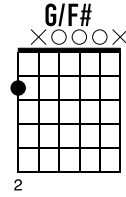

Sense of Home

Harrison Storm

♩ = 140

Basic Progression

Em
Capo. fret 8

C

G

G

G/F#

4/4

T	0	1	0	0	0	0	0
A	0	0	0	0	0	0	0
B	2	2	0	0	0	0	0
B	2	3	3	3	3	3	2

Progression with Picking Pattern

Em

p i p m p i p m

C

p i p m p i p m