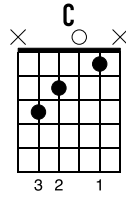

Sense of Home

Harrison Storm

♩ = 140

Basic Progression

Em
Capo. fret 8

C

G

G

G/F#

4/4

T	0	1	0	0	0	0	0
A	0	0	0	0	0	0	0
B	2	2	0	0	0	0	0
B	2	3	3	3	3	3	2

Progression with Picking Pattern

Em

p i p m p i p m

C

p i p m p i p m